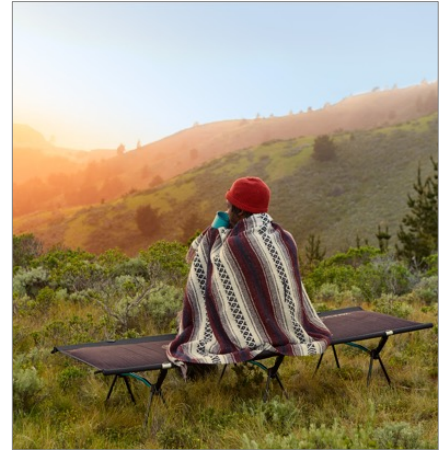

The new Helinox camp bed is based on their well-known Cot One Convertible but integrates a self-inflating insulating mattress. This makes Cot One Convertible Insulated incredibly comfortable, even when temperatures dip way below freezing. The new Helinox Cot weighs in at 3000 g only, but carries a maximum weight of 145 kg.

The insulating pad inflates by itself and, with R value 5, effectively protecting from low temperatures. Helinox also offers the **Insulated Cot One Pad** as an independent and complementary cover. So, if you already own a Cot One Convertible, you can create an even more comfortable outdoors bed for future trips.

Cot One Convertible Insulated will be available from spring 2020 at a recommended retail price of 450 euros, the Insulated Cot One Pad 200 euros. More information: www.helinox.com

Images ready for download at: www.k-g-k.com/helinox_cot_one_convertible_insulated_S20

About Helinox

Helinox designs and manufactures high-quality Outdoor equipment – chairs, tables, beds and trekking poles. Following the motto “Bring comfort for everyone, everywhere!,” Helinox combines style and modernity with unique technical expertise. The South Korean, privately owned company is a spin-off of DAC poles and distributes in the Asia, North America and Europe. The European head office is in Amsterdam with central warehousing in Rotterdam. www.facebook.com/pg/Helinox

Media Contact Benelux, Scandinavia

Kern Gottbrath Kommunikation

Thomas Roeger

helinox@k-g-k.com

+49 (0)89 – 30 76 66-55